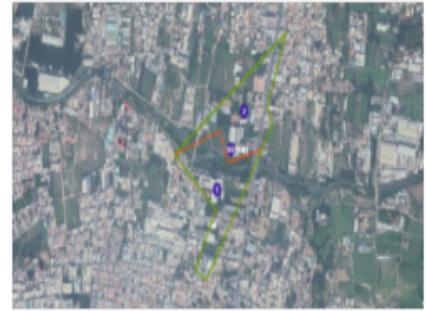

Nazri Naksha

Google Map View