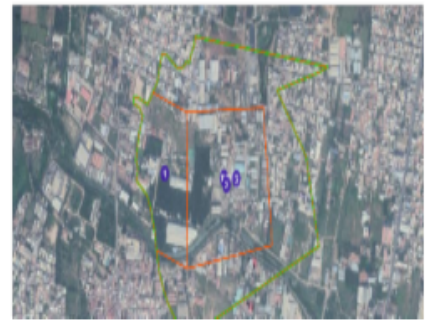

Nazri Naksha

Google Map View