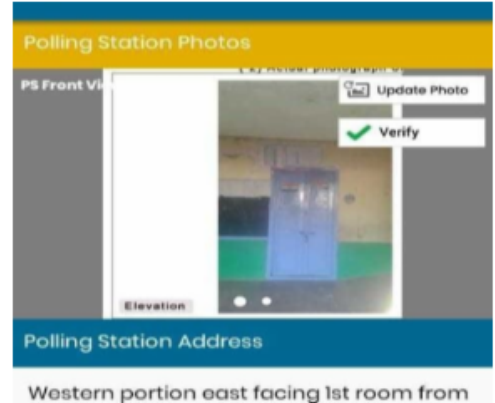

Polling Station Building Front View

Polling Station Front View