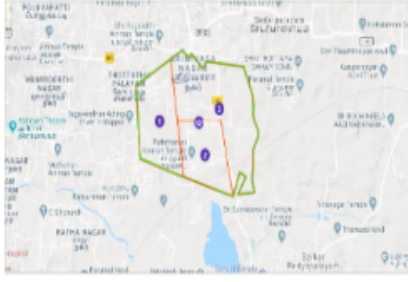

Nazri Naksha

Google Map View