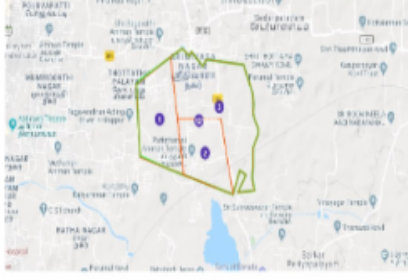

Nazri Naksha

Google Map View