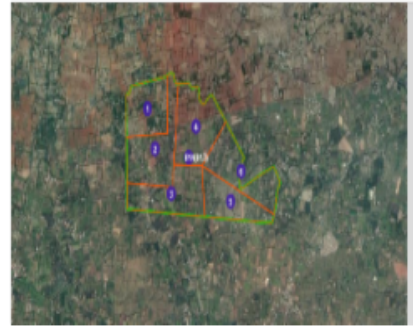

Nazri Naksha

Google Map View