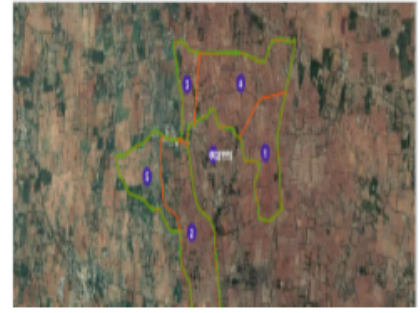

Nazri Naksha

Google Map View