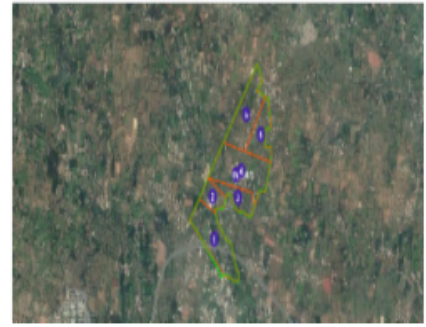

Nazri Naksha

Google Map View