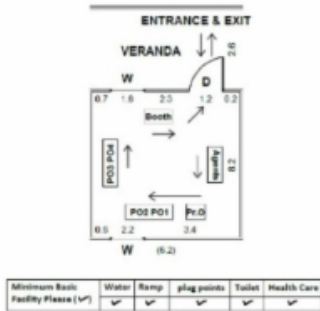

Nazri Naksha

Google Map View

Polling Station Building Front View

Polling Station Front View

Cad View

Key MAP View