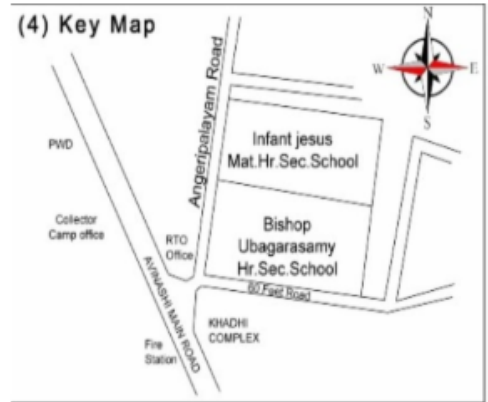

Nazri Naksha

Google Map View

Polling Station Building Front View

Polling Station Front View

Cad View

Key MAP View

(3) CAD Drawing

(4) Key Map