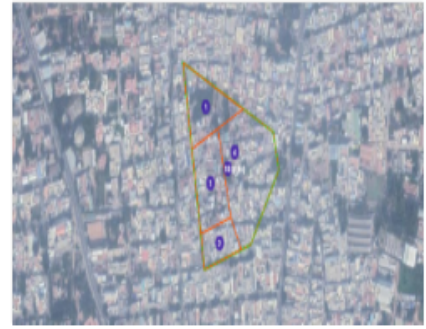

Nazri Naksha

Google Map View