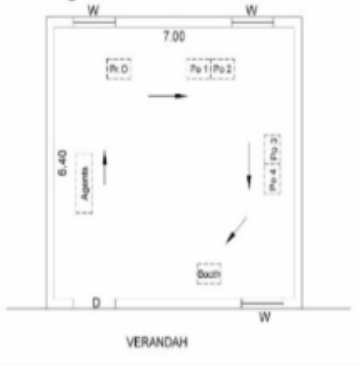

Cad View

Key MAP View

(3) CAD Drawing