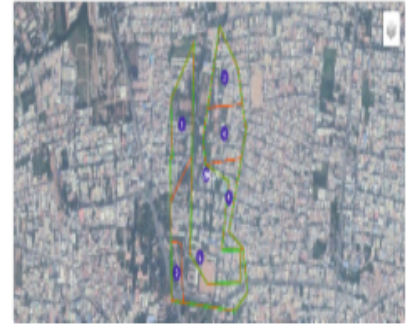

Nazri Naksha

Google Map View