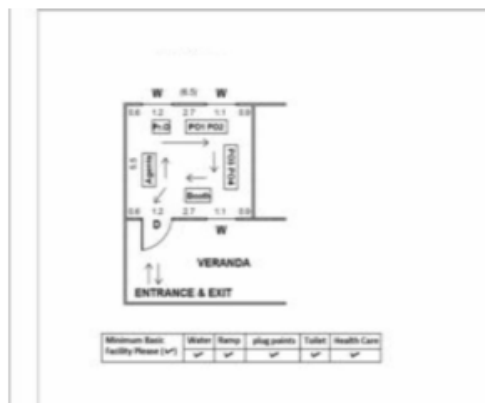

Nazri Naksha

Google Map View

Polling Station Building Front View

Polling Station Front View

Cad View

Key MAP View