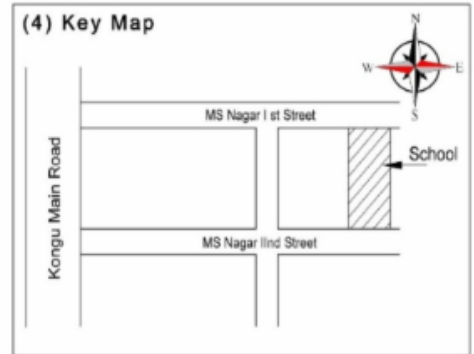

Cad View

Key MAP View

Minimum Basic Facility (Please ✓)	Water	Ramp	Plug Points	Toilet	Health care
	✓	✓	✓	✓	✗