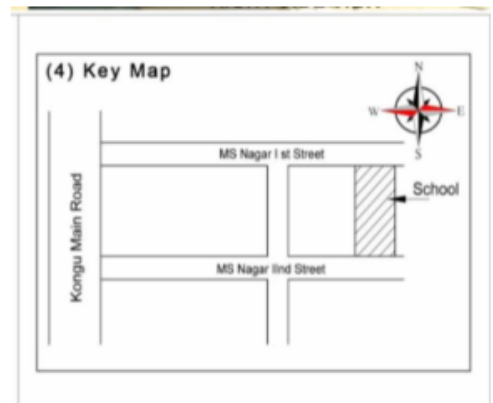

Cad View

Key MAP View

Minimum Basic Facility (Please ✓)	Water	Ramp	Plug Points	Toilet	Health care
	✓	✓	✓	✓	✗