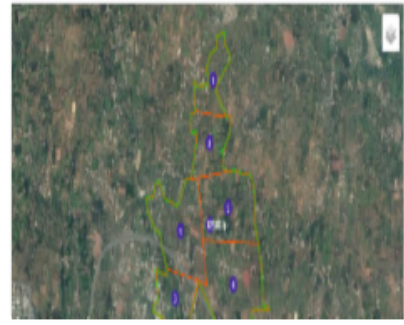

Nazri Naksha

Google Map View