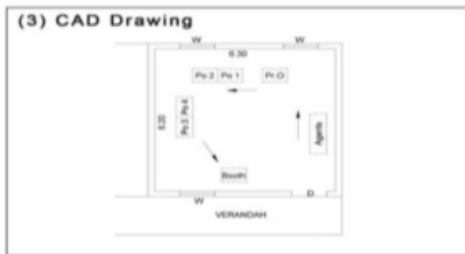

வாக்காளர் பதிவு அலுவலரின்
கையொப்பம்

Nazri Naksha

Google Map View

Polling Station Building Front View

Polling Station Front View

Cad View

Key MAP View

| Minimun Basic Facility (Please ✓) | Water | Ramp | Plug Points | Toilet | Health care |
|-----------------------------------|-------|------|-------------|--------|-------------|
| | ✓ | ✓ | ✓ | ✓ | ✗ |