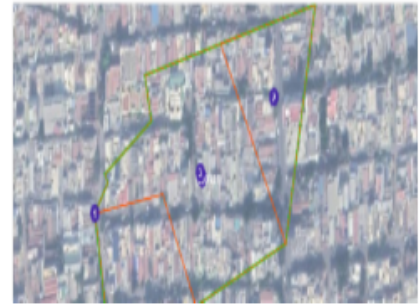

Nazri Naksha

Google Map View