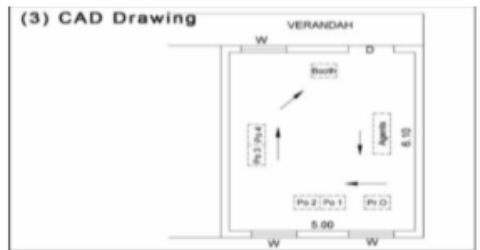

Cad View

Key MAP View

Minimum Basic Facility (Please ✓)	Water	Ramp	Plug Points	Toilet	Health care
	✓	✓	✓	✓	x