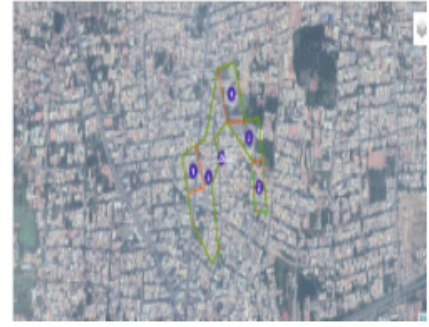

Nazri Naksha

Google Map View