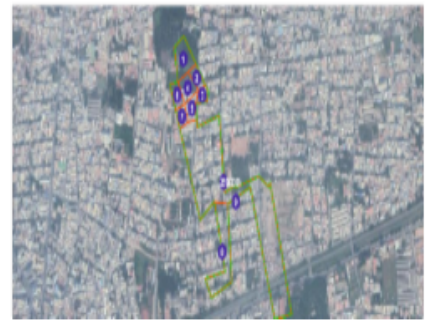

Nazri Naksha

Google Map View