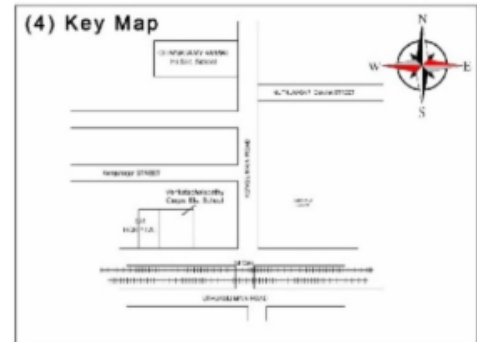

வாக்காளர் பதிவு அலுவலரின்
கையொப்பம்

Nazri Naksha

Google Map View

Polling Station Building Front View

Polling Station Front View

Cad View

Key MAP View

| Minimum Basic Facility (Please✓) | Water | Ramp | Plug Points | Toilet | Health care |
|----------------------------------|-------|------|-------------|--------|-------------|
| | ✓ | ✓ | ✓ | ✓ | x |