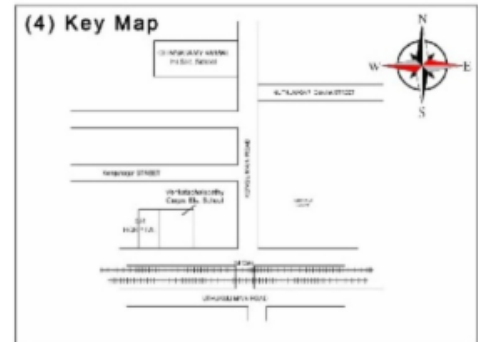

Cad View

Key MAP View

Minimum Basic Facility (Please✓)	Water	Ramp	Plug Points	Toilet	Health care
	✓	✓	✓	✓	✗