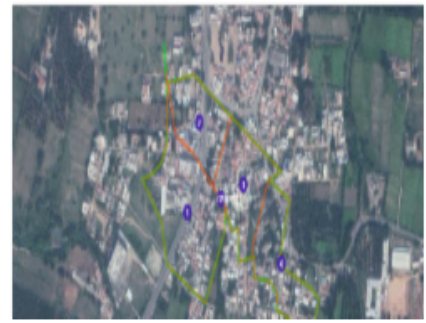

Nazri Naksha

Google Map View