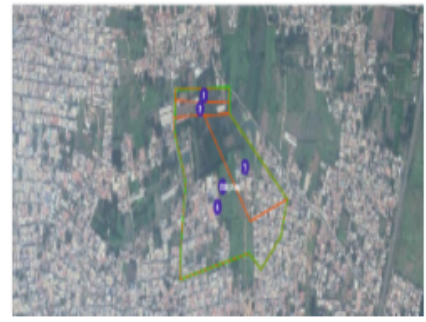

Nazri Naksha

Google Map View