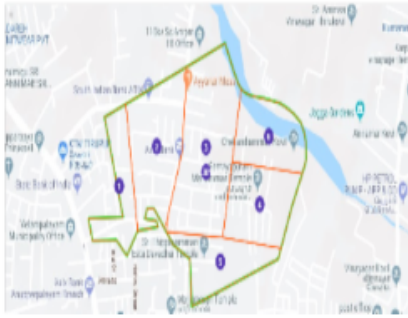

Nazri Naksha

Google Map View