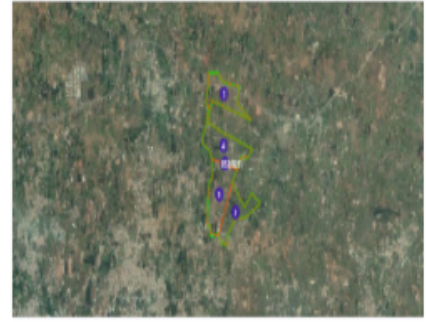

Nazri Naksha

Google Map View