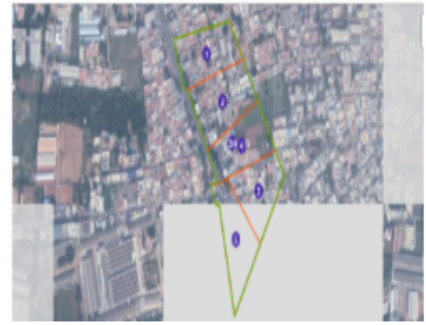

Nazri Naksha

Google Map View