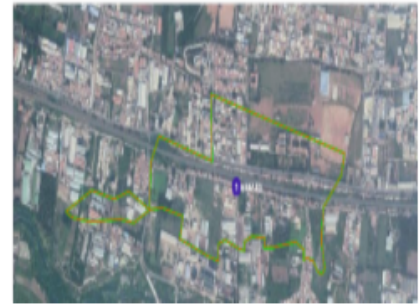

Nazri Naksha

Google Map View