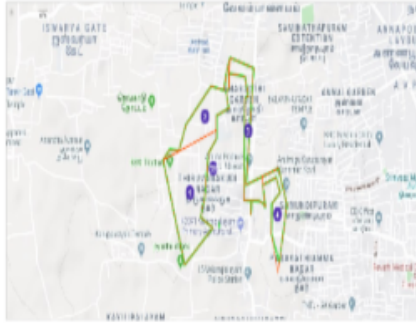

Nazri Naksha

Google Map View