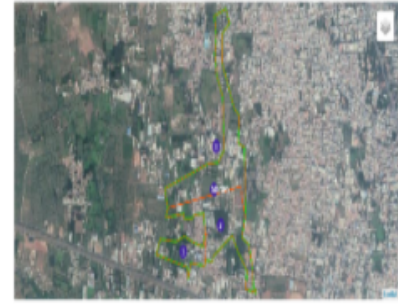

Nazri Naksha

Google Map View