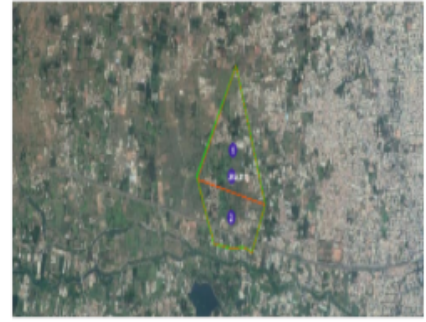

Nazri Naksha

Google Map View