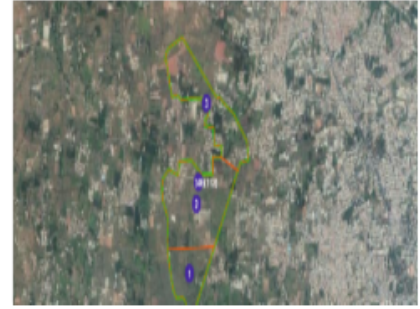

Nazri Naksha

Google Map View