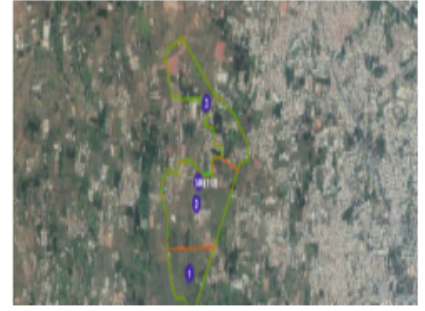

Nazri Naksha

Google Map View