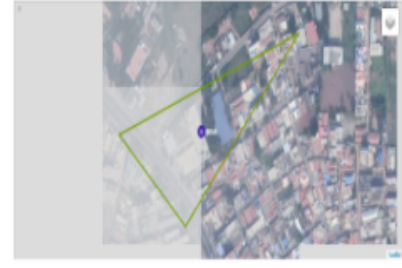

Nazri Naksha

Google Map View