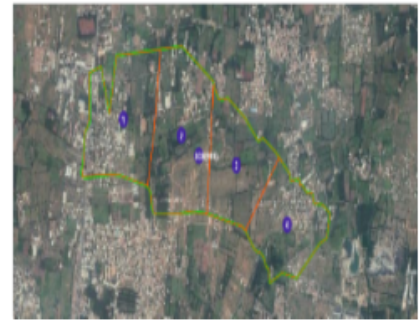

Nazri Naksha

Google Map View