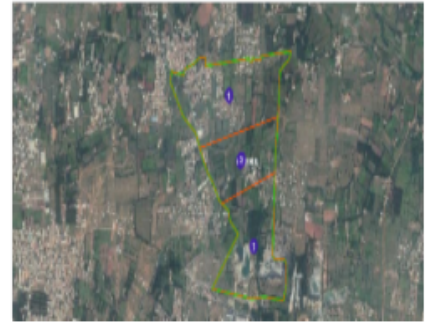

Nazri Naksha

Google Map View