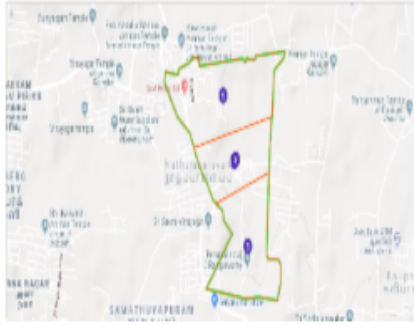

Nazri Naksha

Google Map View