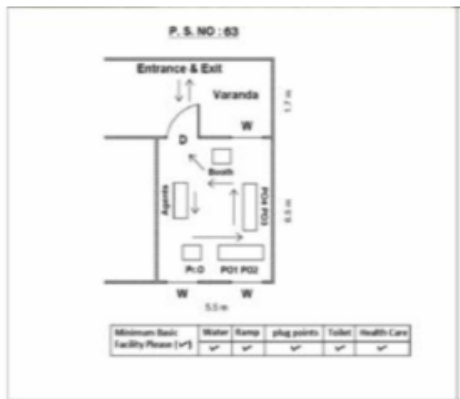

Nazri Naksha

Google Map View

Polling Station Building Front View

Polling Station Front View

Cad View

Key MAP View