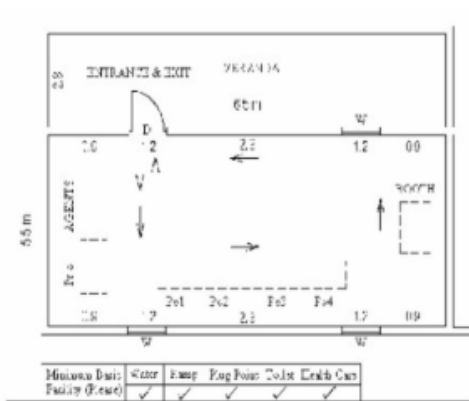

Nazri Naksha

Google Map View

Polling Station Building Front View

Polling Station Front View

Cad View

Key MAP View