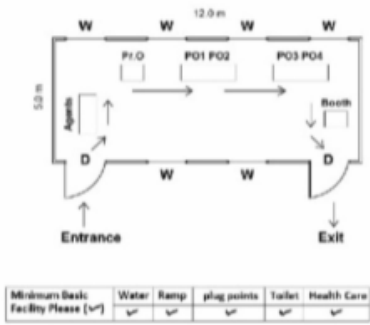

Cad View

Key MAP View

PS
64

ANUPPASPALAYAM TO ATHIPALAYAM ROAD