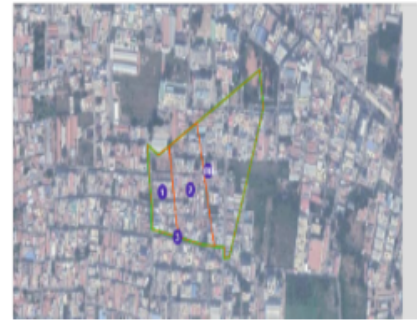

Nazri Naksha

Google Map View