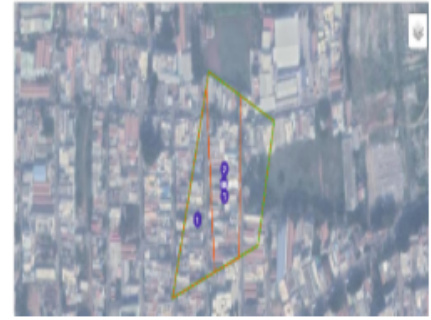

Nazri Naksha

Google Map View