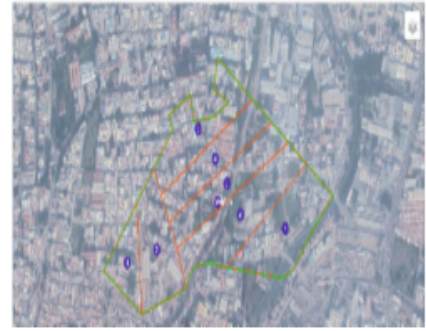

Nazri Naksha

Google Map View