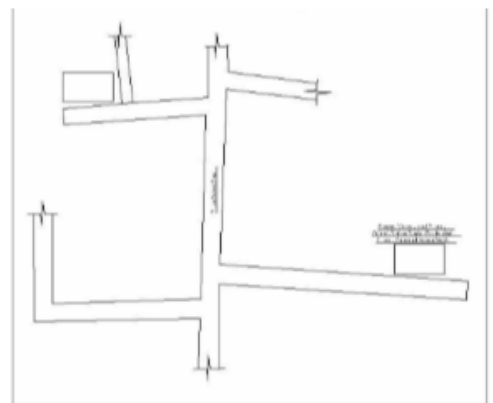

Cad View

Key MAP View

Minimum Basic Facility	Water	Ramp	Plug Point	Toilet	Health care
	✓	✓	✓	✓	✓