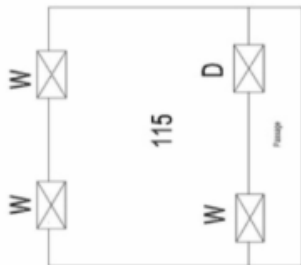

Google Map View

Polling Station Building Front View

Polling Station Front View

Cad View

Key MAP View

Minimum Basic Facility	Water	Ramp	Plug Point	Toilet	Healthcare
	<input checked="" type="checkbox"/>	<input checked="" type="checkbox"/>	<input checked="" type="checkbox"/>	<input checked="" type="checkbox"/>	<input checked="" type="checkbox"/>