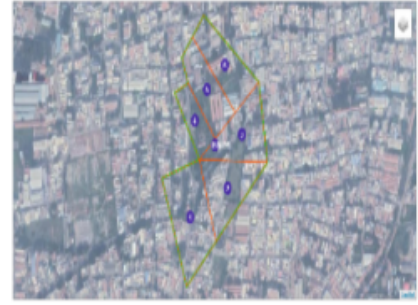

Nazri Naksha

Google Map View