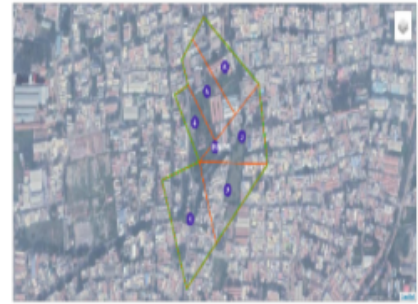

Nazri Naksha

Google Map View