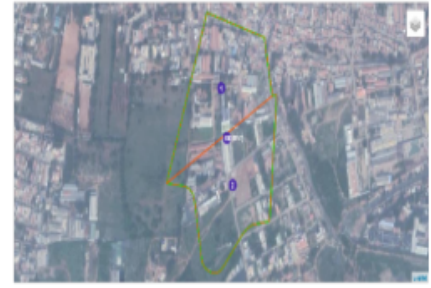

Nazri Naksha

Google Map View