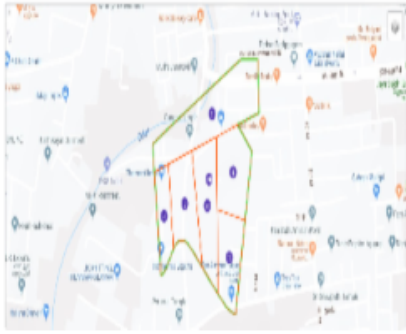

Nazri Naksha

Google Map View